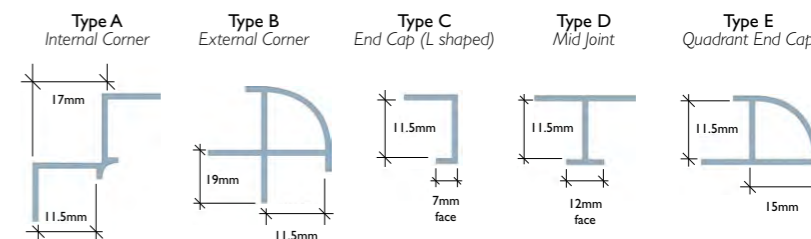

Technical Information

- 9mm WBP plywood core
- Bonded with decorative face and white balancer high pressure laminate
- 2400 x 1200 x 11mm (nominal 8' x 4') available from stock
- Panels can be cut to any size
- Tongue and groove joints can be manufactured on any size over 300mm wide
- Available in 30 colours

Grant Westfield offers a **10 year warranty** that multipanel will neither crack nor delaminate and will remain watertight if fitted and sealed in accordance with our published recommendations. Installation guidelines, warranty FAQ's and technical data are available on request or at www.multipanel.co.uk

metal section range (Supplied in 2.5m lengths)

Metal sections are available in Satin Anodised Silver and Gold, White, Black and Polished Aluminium finishes.